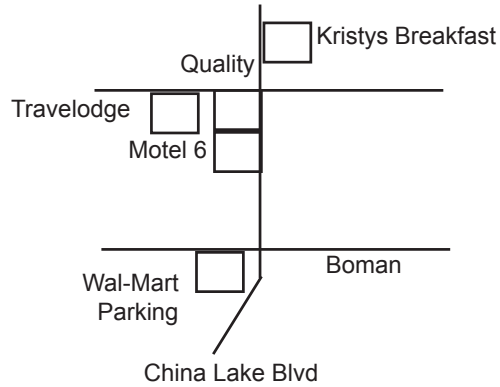

- Check the Roll Chart you want:
- I want long Roll Chart showing the Basic route and Hard Way Options
 - I am riding an Adv Bike and want Roll Chart showing only County roads (no hard way options)
 - I am riding all the optional Hard Ways and want short Roll Chart without Easy Ways and no Resets

SEND: Entry Form, Check payable to Countdown, & Business size self addressed stamped confirmation envelope

To: COUNTDOWN, 423 La Mancha, Ridgecrest, CA 93555

Cut here

E-Mail Notice: In order to be notified of any last minute changes to this ride like a change to the Snow Date, you must go to <http://www.dualsportwest.com/> click "Join our E-Mail List" and fill in the blanks.

- MOTELS:**
- Ridgecrest (Friday):**
- Motel 6* (800) 466-8356 (760) 375-904-6979
 - Travelodge (760) 384-3575
 - QualityInn (760) 375-9731
- Pahrump (Saturday):**
- Best Western* (866) 713-9688 (775) 727-5100
 - Mention "Harley or AAA" to get group rate
 - Saddle West (800) 433-3987 (775) 727-1111
- Beatty (Sunday):**
- Stagecoach* (800) 4 BIG WIN 424-4946
 - Mention "Dual Sport" to get group rate
 - Motel 6 (775) 553-9090